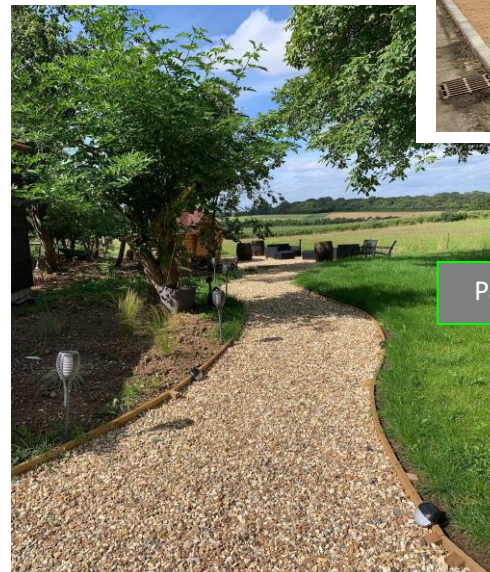

DIG-FX have completed a variety of landscaping projects, ranging from hard landscaping to soft landscaping. These includes but is not limited to: seeding and turfing, tree planting and irrigation, hedging, borders, top dressings, installation of patios and decking, retaining walls and fences.

## Key Features

- ◆ Qualified and experienced contractors
- ◆ Flexibility with your site's requirements, ground needs and user needs
- ◆ In-house NPTC arborists and tree surgeons
- ◆ In-house NPORS plant operatives
- ◆ Experienced in hard and soft landscaping for both commercial and domestic clients

# Hard Landscaping

DIG-FX have a vast experience in all forms of hard landscaping. Ranging from pathway and car park installation, to retaining walls and fencing, DIG-FX are experienced contractors and can meet your requirements.

We have experience in both large and small scale hard landscaping projects for both commercial and domestic clients.

Fencing and Border Landscaping

Show Room and Car Park

Pathway to Lower Gardens