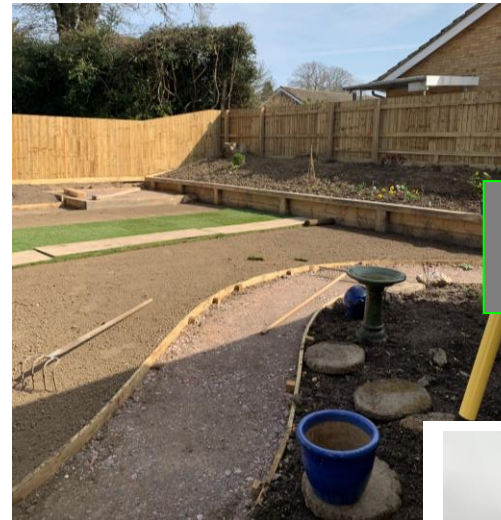

DIG-FX have completed a variety of landscaping projects, ranging from hard landscaping to soft landscaping. These includes but is not limited to: seeding and turfing, tree planting and irrigation, hedging, borders, top dressings, installation of patios and decking, retaining walls and fences.

# Hard Landscaping

DIG-FX have a vast experience in all forms of hard landscaping. Ranging from pathway and car park installation, to retaining walls and fencing, DIG-FX are experienced contractors and can meet your requirements.

We have experience in both large and small scale hard landscaping projects for both commercial and domestic clients.

Fencing and Border Landscaping

Show Room and Car Park

Pathway to Lower Gardens

Alton, Hampshire  
Hard and Soft Landscaping for a Garden Renovation

Aldershot, Hampshire  
Hard and Soft Landscaping for Showroom and Car Park

High-Wycombe, Buckinghamshire  
Hard and Soft Landscaping for Play Park