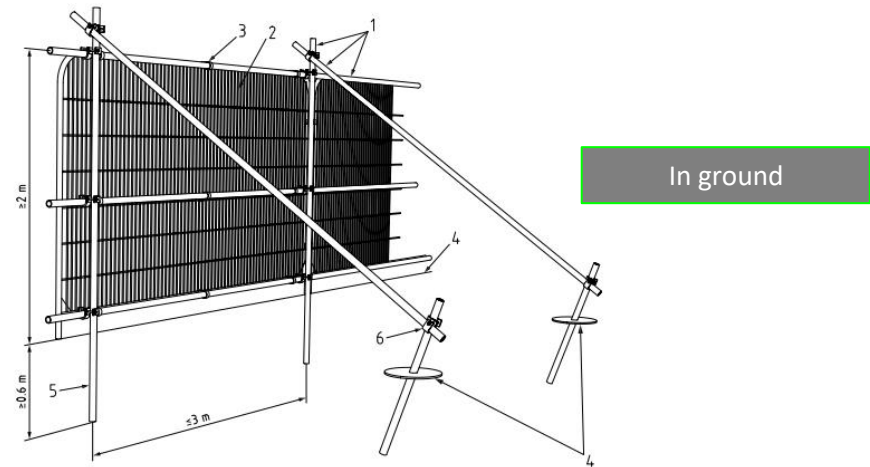

Tree Removal and Chipping

Tree Felling

Vegetation Removal

Root Protection Areas (RPA)

Root Protection Areas (RPA) often a feature within a site set up. DIG-FX have the knowledge and experience with our in-house arborists and tree surgeons in setting out coordinates for the dedicated RPA, conforming to BS 5837:2012. With the option to have the barrier's installed either in-ground or above ground (depending on your sites requirements), DIG-FX can guarantee the best practise for trees and your company.